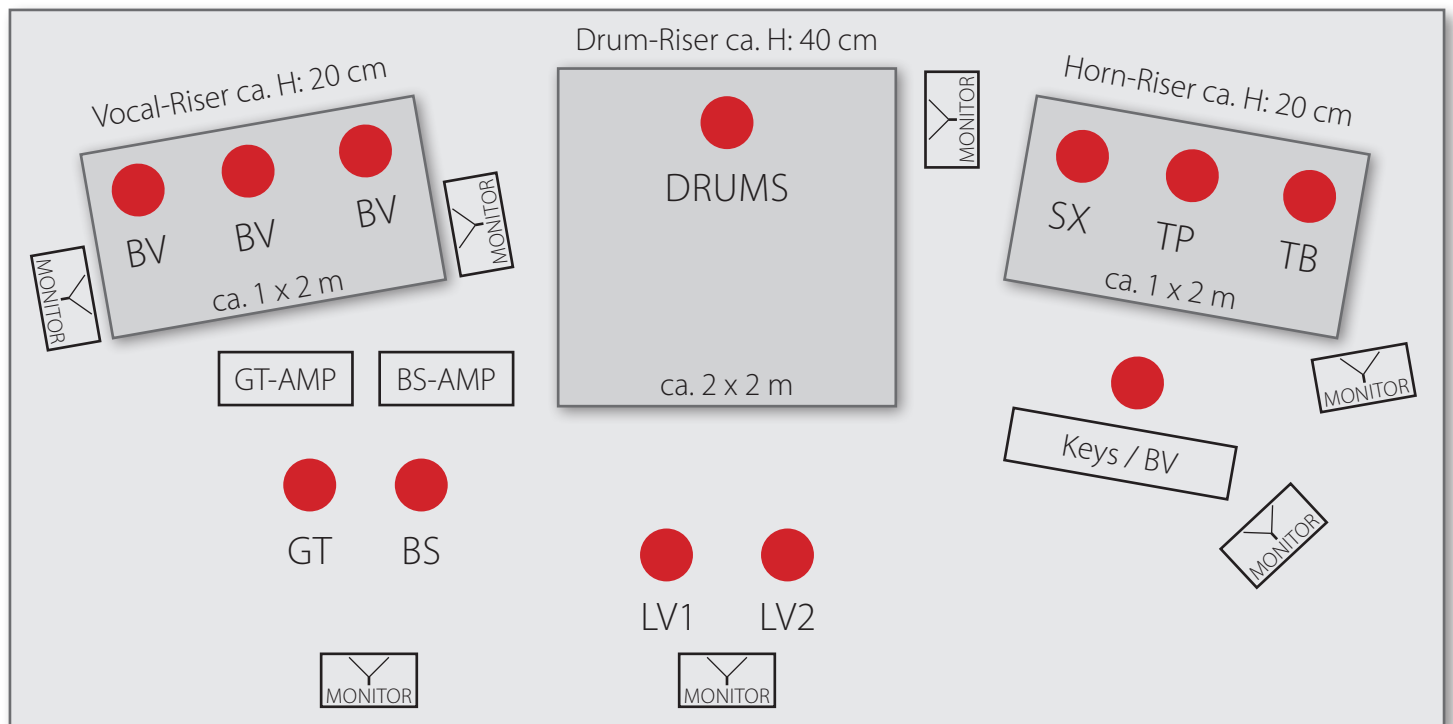

## STAGE-PLAN

Minimum Size: ca. 6 x 4 m

### POWER

KEYS 2x  
 BS 1x  
 GT 1x  
 HS 1x  
 DS 1x

### MICS

LV 1 - wireless  
 LV 2 - wired  
 BV - wired  
 SX - wired  
 TP - wireless  
 TB - wired  
 DS - Bass, Snare, Hi-Hat, Tom1,  
 Tom2, Floor-Tom, 2xOverhead,  
 all wired

### LEGEND

LV - Lead Vocal  
 BV - Back Vocal  
 SX - Saxophone  
 TP - Trumpet  
 TB - Trombone  
 HS - Horns  
 DS - Drums  
 GT - Guitar  
 BS - Bass  
 KEYS - Keyboard